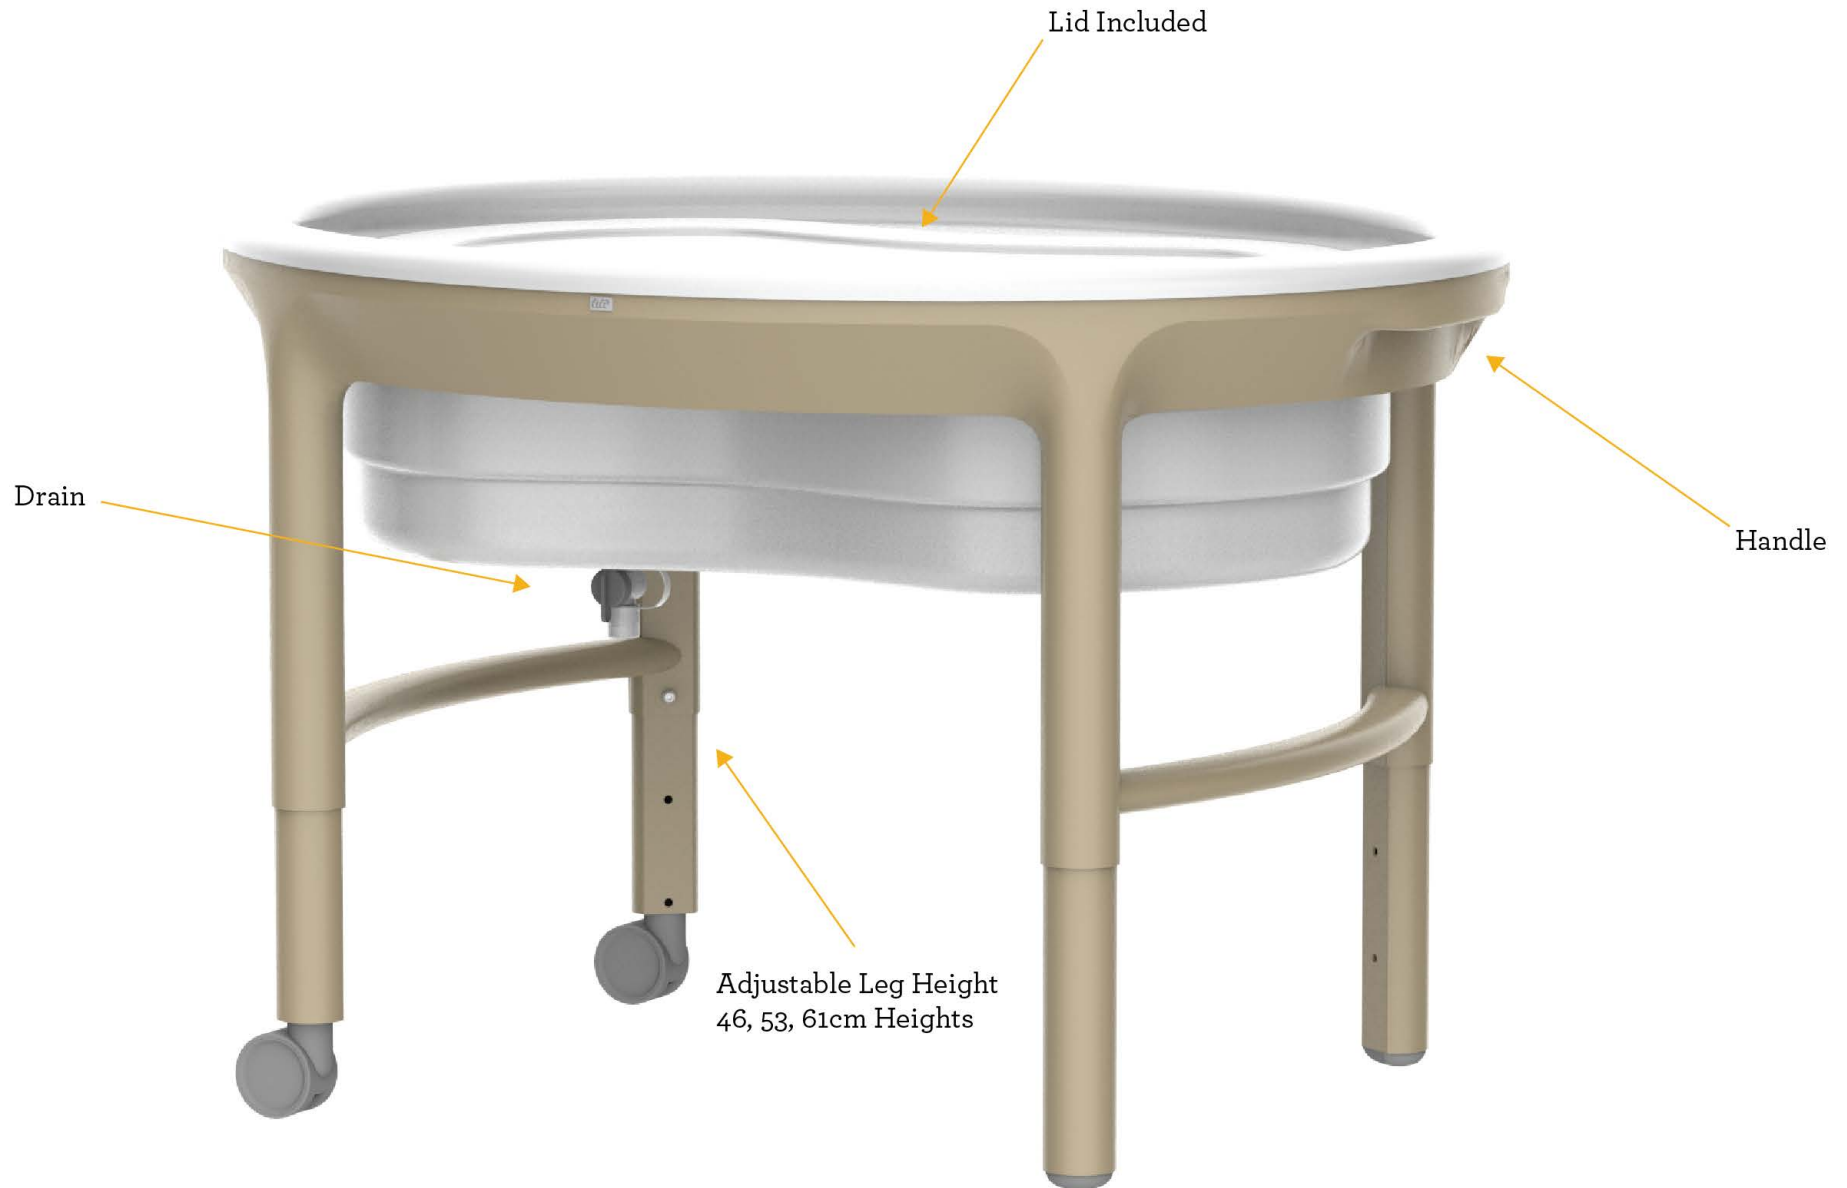

# Sand and Water Table

**Dimensions:** L 80cm × W 67cm × H 46-61cm  
**Body/Top Legs:** ABS Plastic  
**Bottom Legs:** Powder Coated Steel

**Includes:** Sand & Water Table w/ Adjustable Legs  
Three Sand & Water Drop-in Pans  
Lid

Water Surface Insert

Water Spout Insert